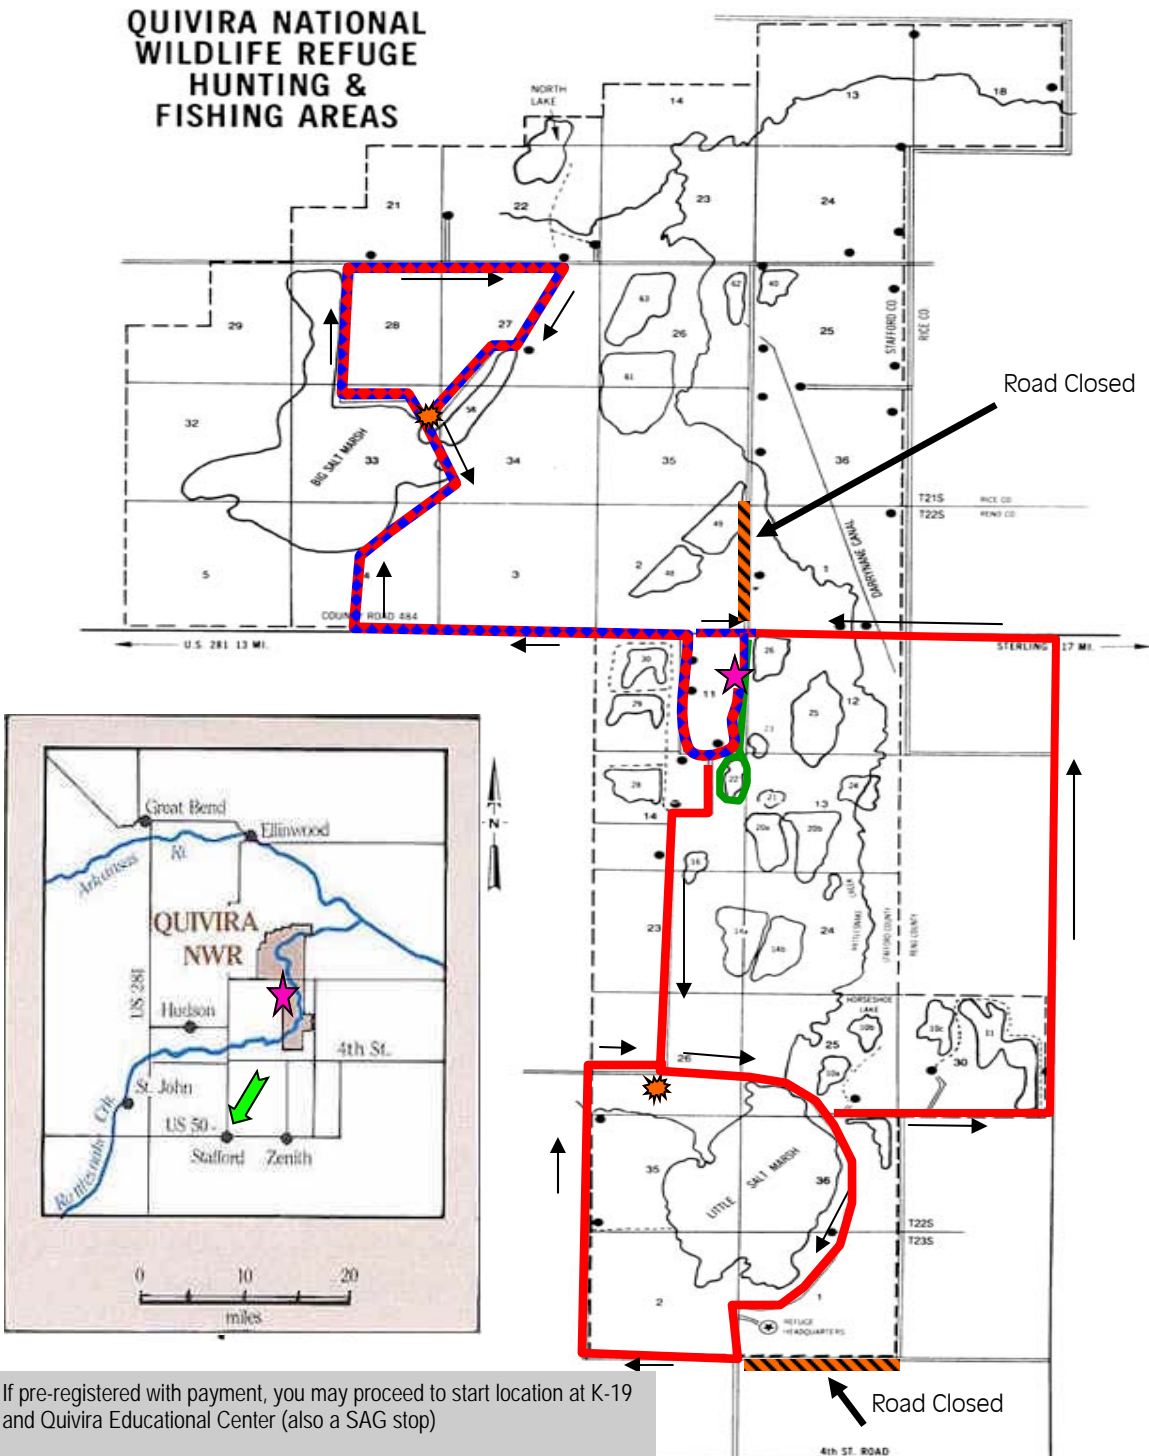

# Bike and Hike Routes 2010

★ If pre-registered with payment, you may proceed to start location at K-19 and Quivira Educational Center (also a SAG stop)

➔ If registering that day, you must pay at Stafford Sr. Center, 130 S. Main Street, Stafford Kansas before proceeding to the refuge.